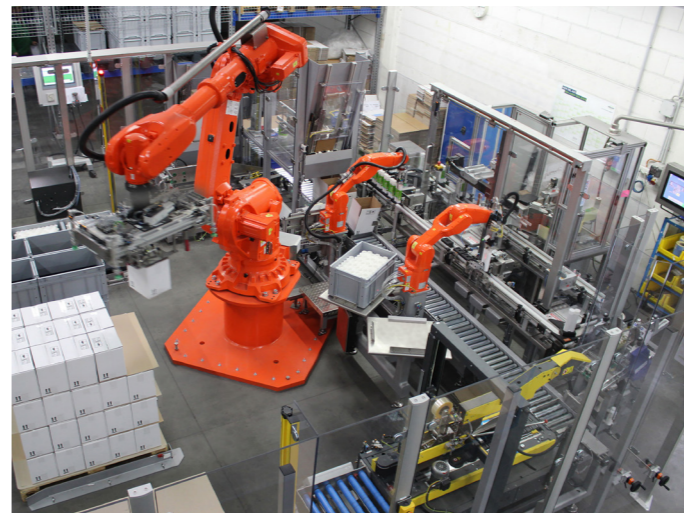

Since its foundation in 1815, the traditional company has developed from a small skin-glue producer to an internationally active industrial enterprise with 325 employees and four locations. By bundling the core competencies from three areas under one roof, the Weiss group of companies offers its customers technically high-quality and economical solutions from one single source.

By means of modern production systems and the supporting automation in the form of robots in our production in combination with our motivated employees, we are able to cover all of our customers' demands or technical needs by a complete, "well rounded" product range. The whole product portfolio is "made in Germany" and is produced at three German production locations.